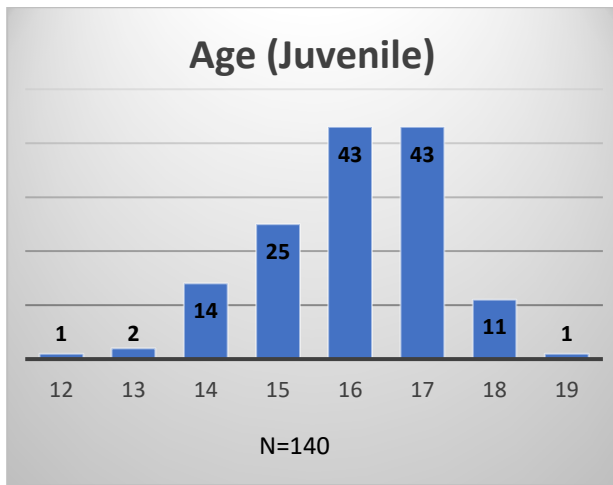

Daily Data Dashboard – April 14, 2023

Demographics for JTDC Population

Friday Morning Midnight Count

Total # of probation Involved youth¹: 1,153

¹ Probation Active: Any youth who is pending sentencing with an active social history, has been formally placed on probation or supervision with Cook County Juvenile Probation on the date of the report.

*Age, Gender and Race for Criminal Court population (N=1) is not represented in this report.

Data sources: cFive Supervisor – Probation Population and RMIS – JTDC Population

Daily Data Dashboard – April 14, 2023
Demographics for JTDC Population
Friday Morning Midnight Count