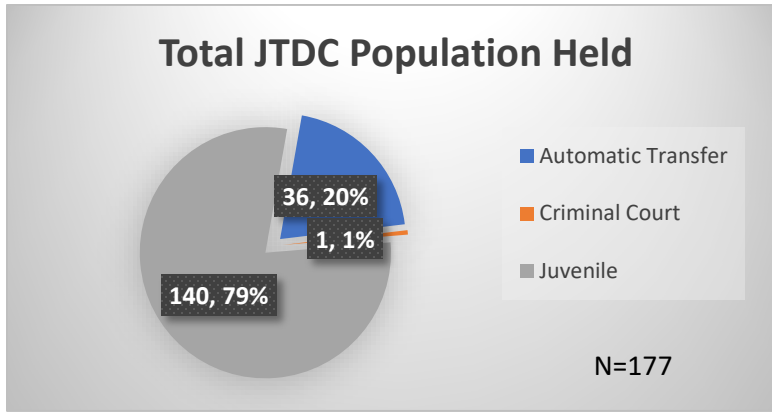

Daily Data Dashboard – April 14, 2023

Demographics for JTDC Population

Friday Morning Midnight Count

Total # of probation Involved youth¹: 1,153

¹ Probation Active: Any youth who is pending sentencing with an active social history, has been formally placed on probation or supervision with Cook County Juvenile Probation on the date of the report.

*Age, Gender and Race for Criminal Court population (N=1) is not represented in this report.

Data sources: cFive Supervisor – Probation Population and RMIS – JTDC Population

Daily Data Dashboard – April 14, 2023
Demographics for JTDC Population
Friday Morning Midnight Count