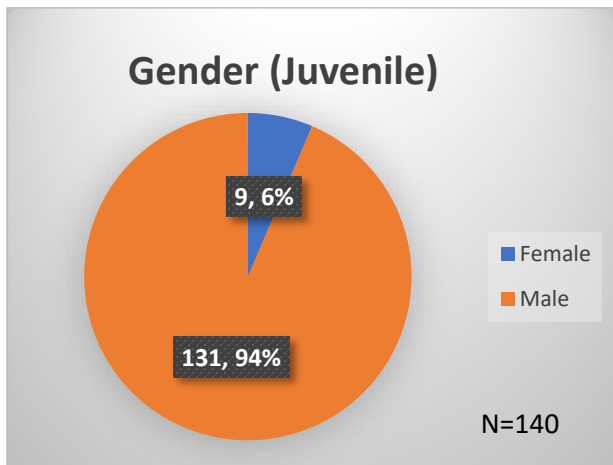

Daily Data Dashboard – April 14, 2023

Demographics for JTDC Population

Friday Morning Midnight Count

Total # of probation Involved youth¹: 1,153

¹ Probation Active: Any youth who is pending sentencing with an active social history, has been formally placed on probation or supervision with Cook County Juvenile Probation on the date of the report.

*Age, Gender and Race for Criminal Court population (N=1) is not represented in this report.

Data sources: cFive Supervisor – Probation Population and RMIS – JTDC Population

Daily Data Dashboard – April 14, 2023
Demographics for JTDC Population
Friday Morning Midnight Count