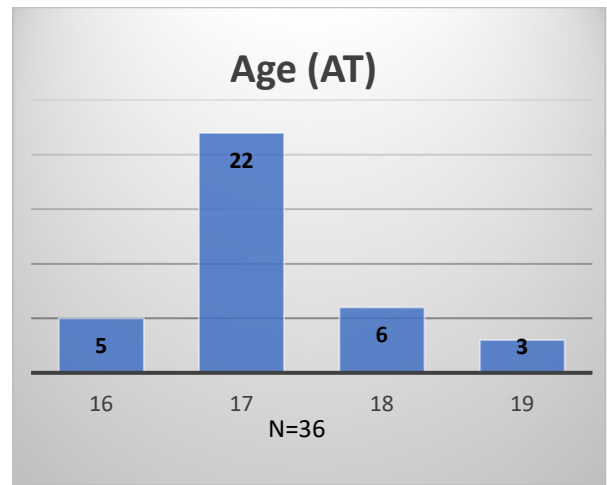

Daily Data Dashboard – April 14, 2023

Demographics for JTDC Population

Friday Morning Midnight Count

Total # of probation Involved youth¹: 1,153

¹ Probation Active: Any youth who is pending sentencing with an active social history, has been formally placed on probation or supervision with Cook County Juvenile Probation on the date of the report.

*Age, Gender and Race for Criminal Court population (N=1) is not represented in this report.

Data sources: cFive Supervisor – Probation Population and RMIS – JTDC Population

Daily Data Dashboard – April 14, 2023
Demographics for JTDC Population
Friday Morning Midnight Count