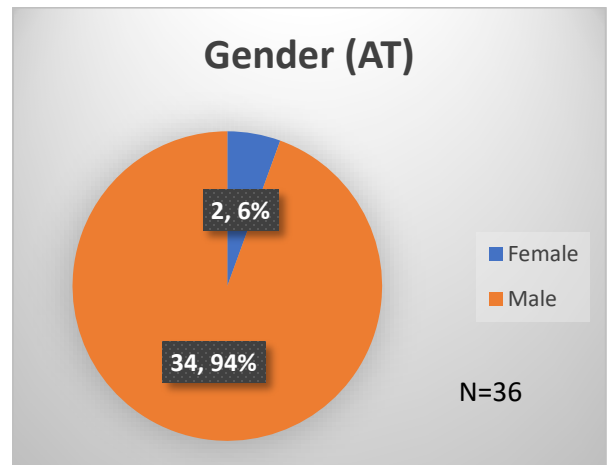

Daily Data Dashboard – April 14, 2023

Demographics for JTDC Population

Friday Morning Midnight Count

Total # of probation Involved youth¹: 1,153

¹ Probation Active: Any youth who is pending sentencing with an active social history, has been formally placed on probation or supervision with Cook County Juvenile Probation on the date of the report.

*Age, Gender and Race for Criminal Court population (N=1) is not represented in this report.

Data sources: cFive Supervisor – Probation Population and RMIS – JTDC Population

Daily Data Dashboard – April 14, 2023
Demographics for JTDC Population
Friday Morning Midnight Count